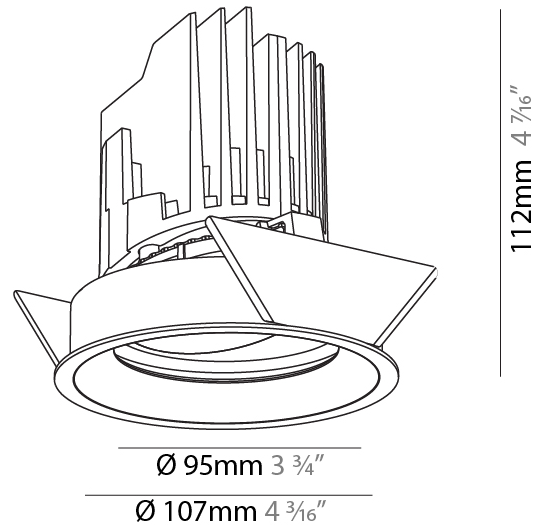

GENERAL

Series: Bioniq
Subseries: Bioniq Round Adjustable
Brand: Prolicht
Division: Architectural
Mounting Type: Recessed
Mounting Location: Ceiling
Subcategory: Downlight

PHYSICAL

Shape: Round
Diameter (mm): 107
Diameter (in): 4 3/16
Height (mm): 112
Height (in): 4 7/16
Min. Recessing Depth (mm): 130
Min. Recessing Depth (in): 5 1/8
Light Distribution: Adjustable / Downlight
Weight (kg): 0.46
Weight (lbs): 1.01
Fixture Finish: [SSR / BKV / CWI / CRY / HAB / UFT / ITA / RUA / FTG / MYG / LOD / PUS / FRO / FUP / KIA / POP / BLS / SPG / MEY / GOH / GUM / CHC / COM / ABZ / JAG / OBR / MOS / ROR](#)
Fixture Material: Aluminum Die Cast
Cut-out Measurements: 98mm / 3 7/8"

ELECTRICAL

Lamp Type: LED (Zhaga Standard)
Input Wattage (W): 16.5
Total Output Wattage (W): 14.7
Dimming: Dali Dimming
Driver Included: No
Driver Location: Recessed Housing
Driver Type: Constant Current - 120Vac
Driver Class: Class 2
Input Voltage (V): 120
Constant Current (MA): 350

LED

Number of LEDs: 1
Color Temperature (°K): Warm Dim
Max. Delivered Lumen (lm): 760
Nominal Lumen (lm): 1140
CRI: >90 CRI

OPTICAL

Reflector°: [20 / 40 / 60](#)
Adjustability: Rotational 355°; Tilt 30°

RATINGS AND CERTIFICATIONS

Certified By: Certified for North American Standards
IP rating: IP20

	98mm 3 7/8"	130mm 5 1/8"	10 | 15mm 3/8" | 9/16"	30°	355°	
A